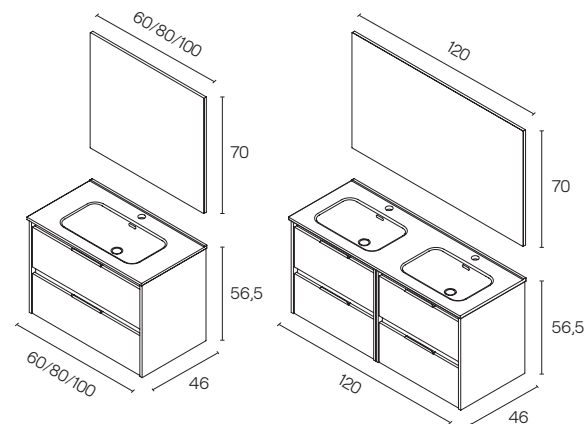

SUKI

Suki Profundidad 46

							€	€ OFERTA
		Antracita brillo	Blanco brillo	Fumé arenado	Gris arenado	Nogal arenado		
Set 60 2C	Mueble + Lavabo	C0073761	C0073760	C0073763	C0073762	C0073764	~~363,64~~	254,55
	Mueble + Lavabo + Espejo básico	C0073829	C0073828	C0073831	C0073830	C0073832	~~433,88~~	303,72
Set 80 2C	Mueble + Lavabo	C0073766	C0073765	C0073768	C0073767	C0073769	~~404,96~~	283,47
	Mueble + Lavabo + Espejo básico	C0074293	C0074292	C0074295	C0074294	C0074296	~~487,60~~	341,32
Set 100 2C	Mueble + Lavabo	C0073771	C0073770	C0073773	C0073772	C0073774	~~483,47~~	338,43
	Mueble + Lavabo + Espejo básico	C0074298	C0074297	C0074300	C0074299	C0074301	~~568,60~~	398,02
Set 120 4C	Mueble + Lavabo	C0073819	C0073818	C0073821	C0073820	C0073822	~~777,69~~	544,38
	Mueble + Lavabo + Espejo básico	C0073844	C0073843	C0073846	C0073845	C0073847	~~883,47~~	618,43