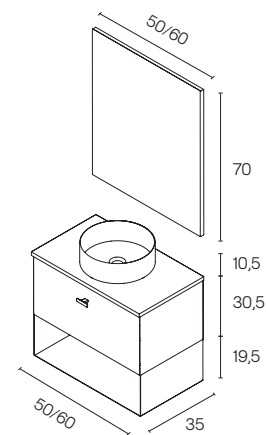

Mei Top Profundidad 35

		Blanco opaco	€	€ OFERTA	Roble blanco	Olmo gris	€	€ OFERTA
Set 50	Mueble + Lavabo	C0075605	~~432,23~~	302,56	C0075606	C0075607	~~464,46~~	325,12
1C1H	Mueble + Lavabo + Espejo básico	C0075608	~~507,44~~	355,21	C0075609	C0075610	~~539,67~~	377,77
Set 60	Mueble + Lavabo	C0075611	~~458,68~~	321,07	C0075612	C0075613	~~490,91~~	343,64
1C1H	Mueble + Lavabo + Espejo básico	C0075614	~~533,88~~	373,72	C0075615	C0075616	~~566,12~~	396,28